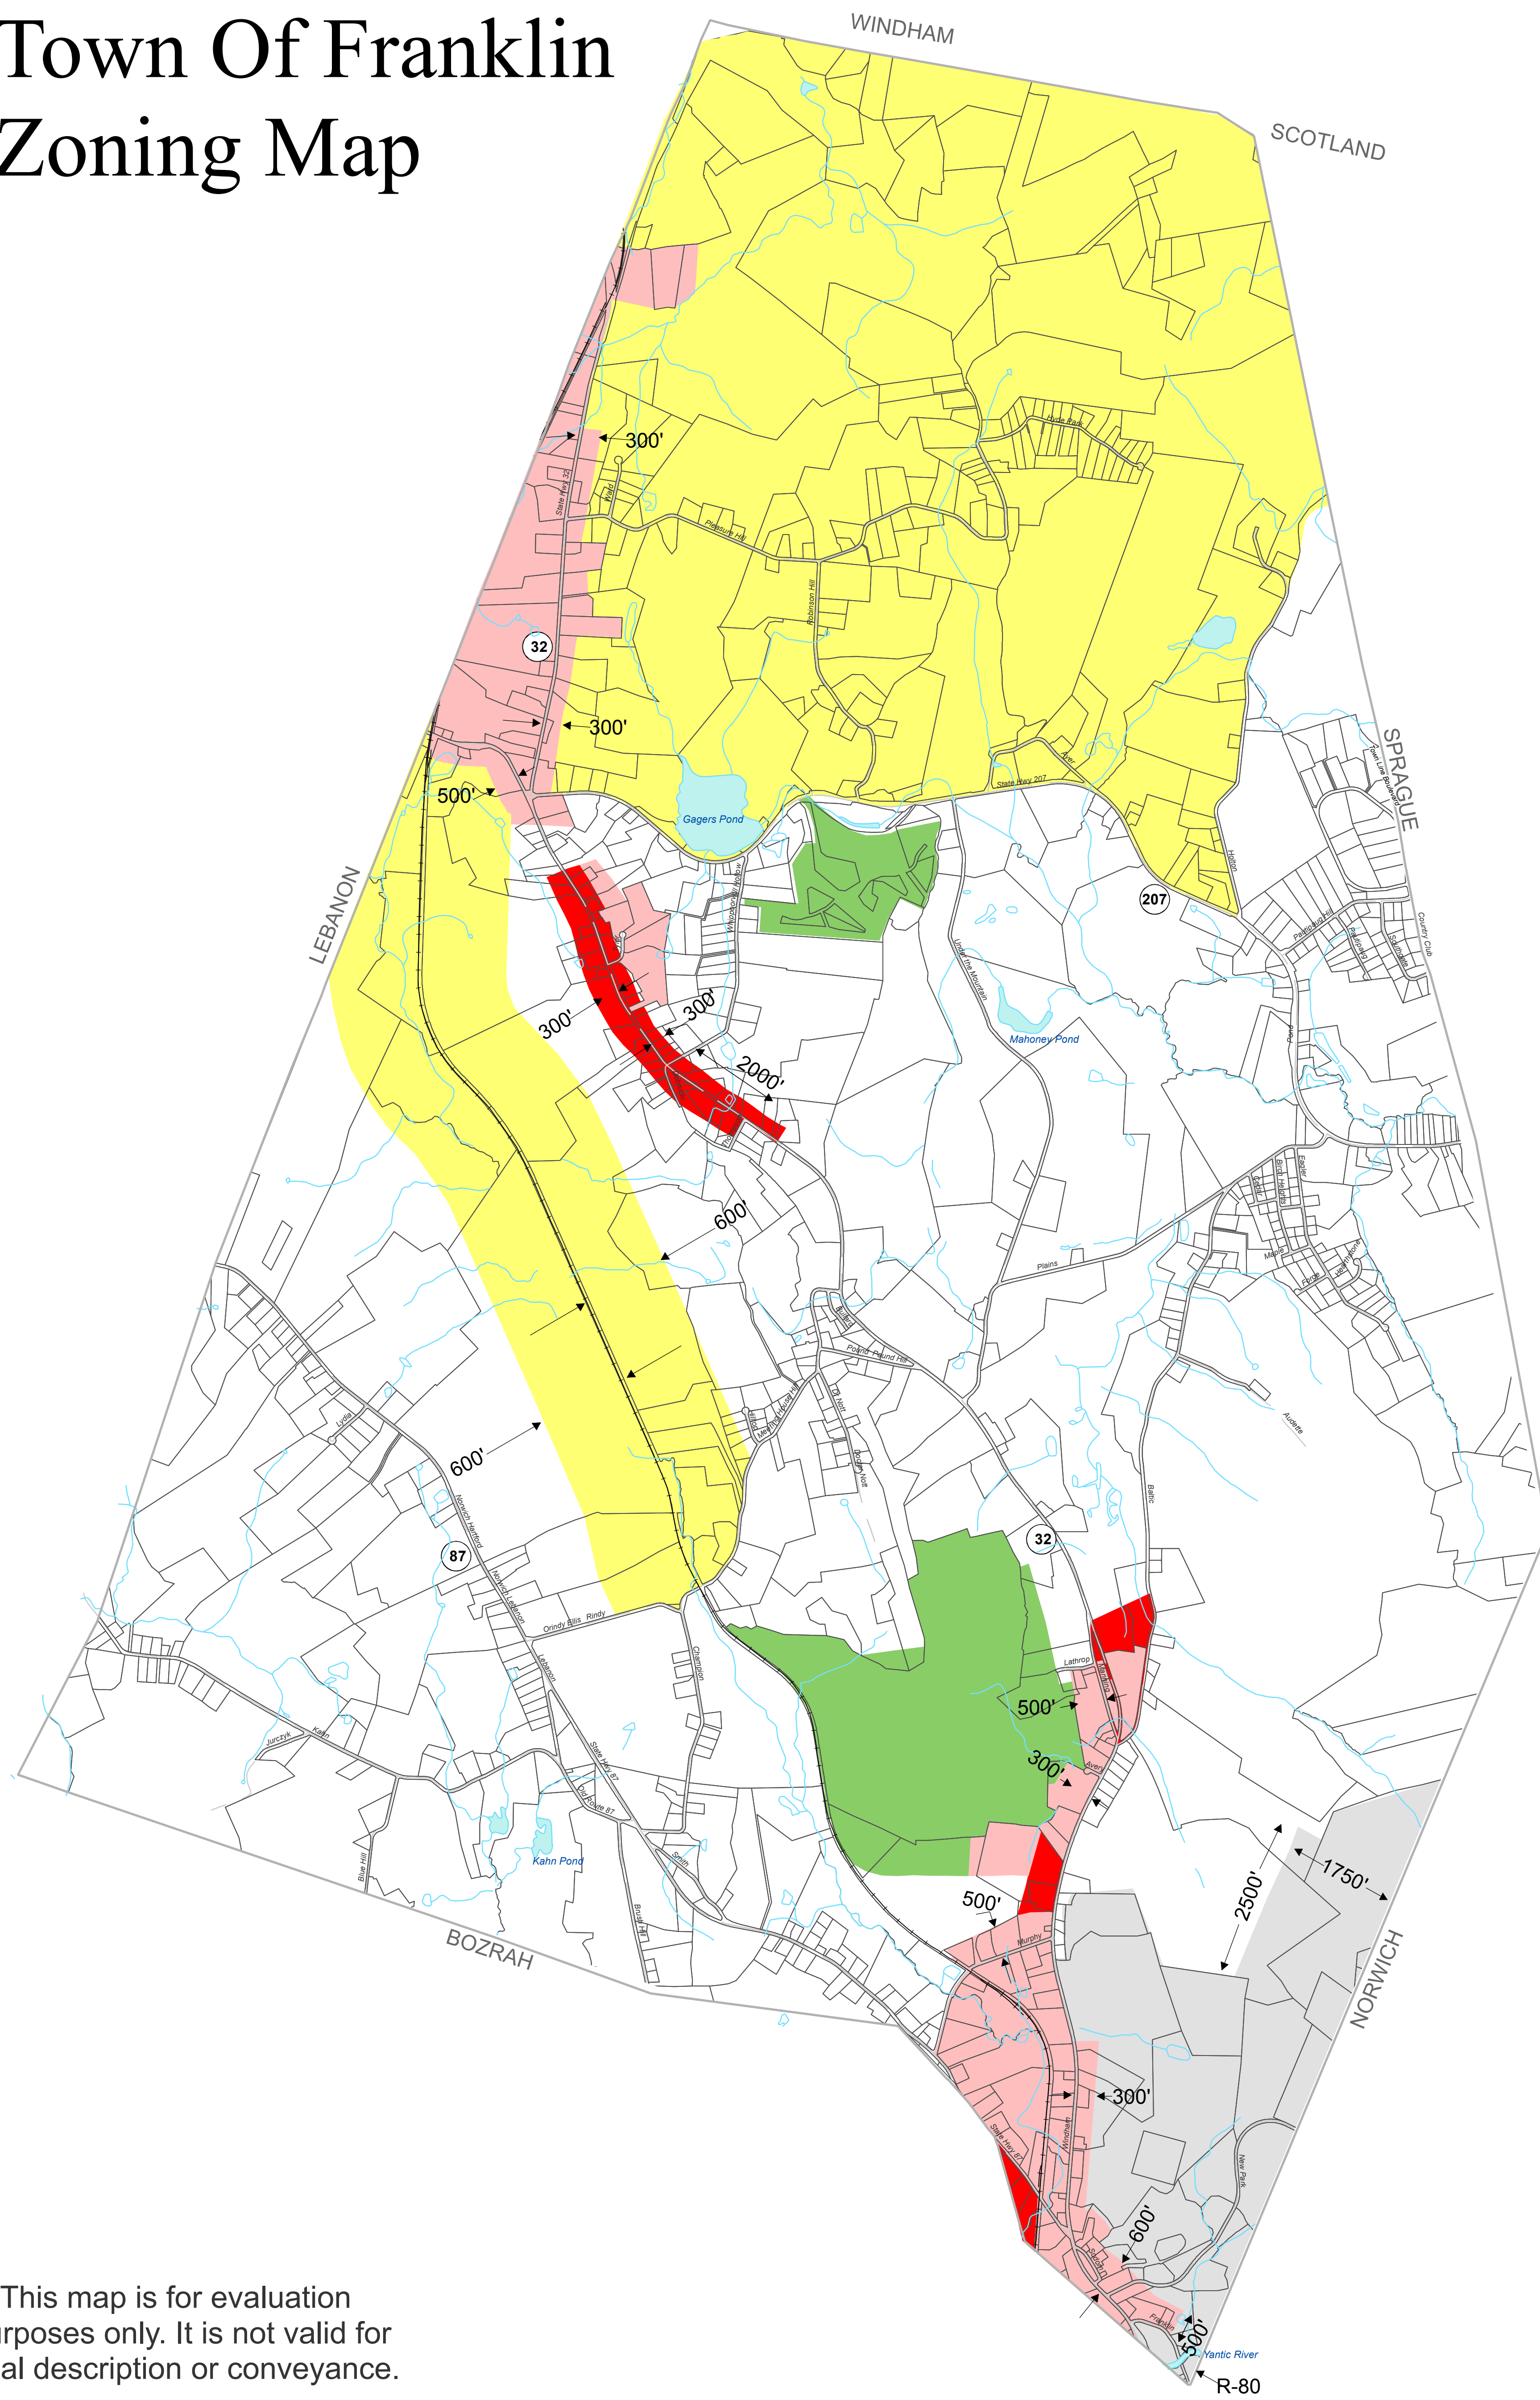

Town Of Franklin Zoning Map

Zoning

- C-1
- PRDD
- C-2
- I
- R-120
- R-80

This map is for evaluation purposes only. It is not valid for legal description or conveyance.

Zoning Boundaries adapted from:
Town of Franklin Zoning
Regulations

*Map Effective Date:
November 1, 2015*